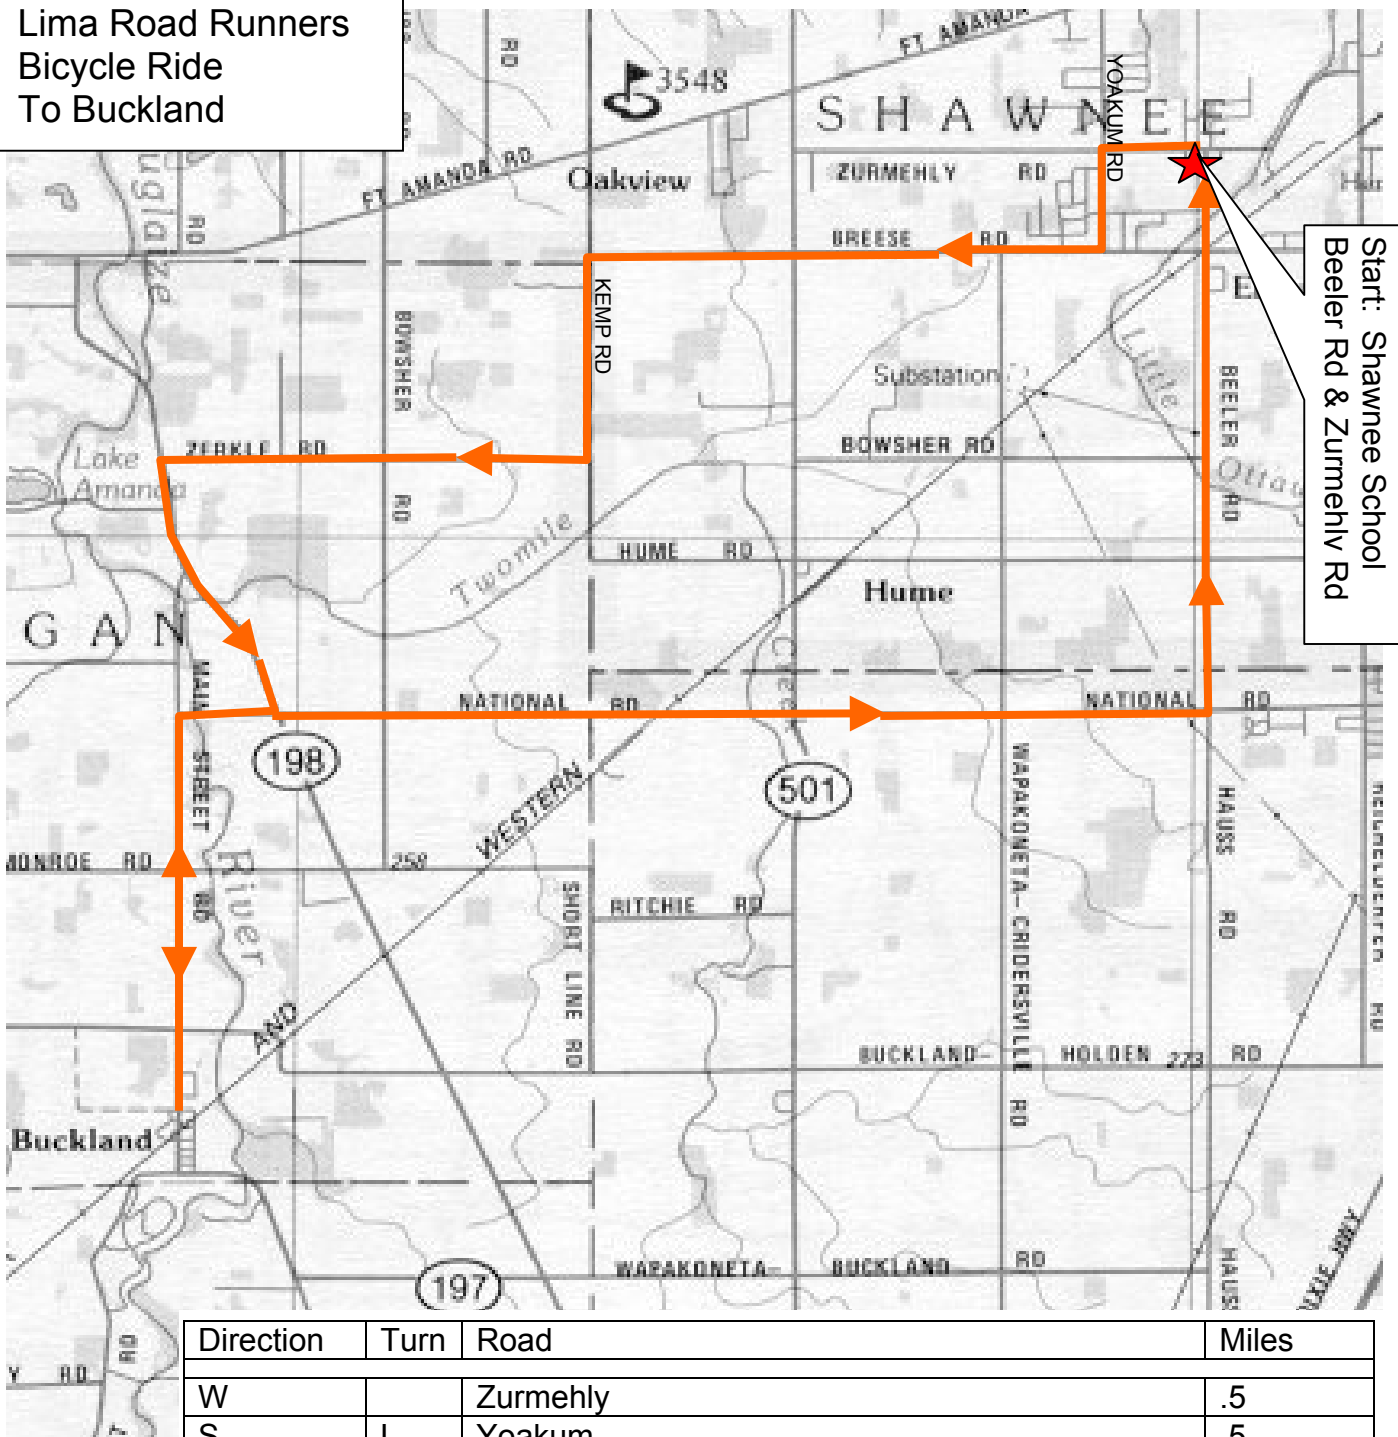

Lima Road Runners  
Bicycle Ride  
To Buckland

Start: Shawnee School  
Beeler Rd & Zurmehly Rd

Direction	Turn	Road	Miles
W		Zurmehly	.5
S	L	Yoakum	.5
W	R	Breese	2.5
S	L	Kemp	1
W	R	Zerkle – Auglaize CR 220	2
SE	L	SR 198	1.25
W	R	National - #208	.5
S	L	Main St. - #111	2.5
<b>Rest: Buckland</b>			<b>10.75</b>
N		Main St. - #111	2.5
E	R	National - #208	5
N	L	Hauss - #161 / Beeler (Allen Co.)	2.75
<b>Total</b>			<b>21</b>