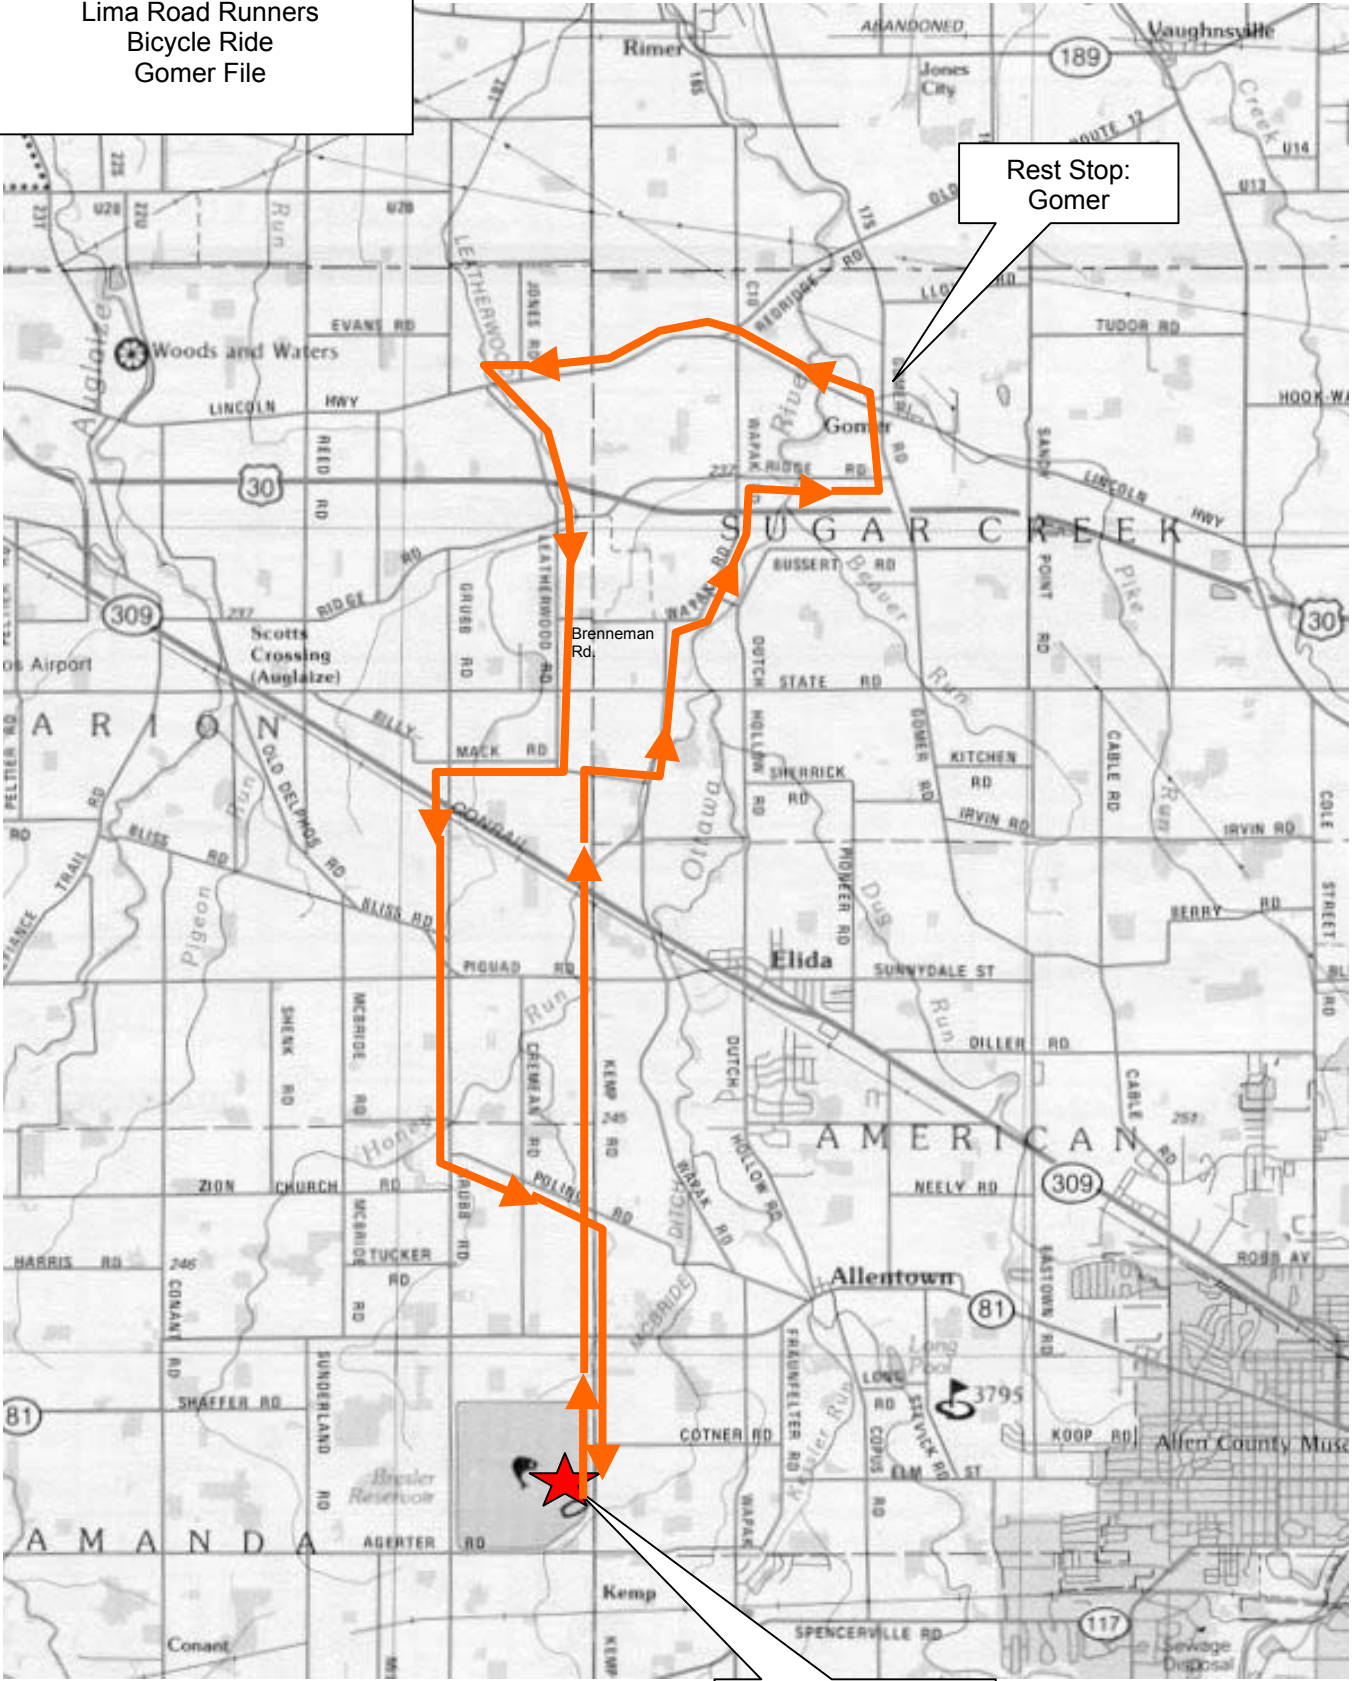

Lima Road Runners

Bicycle Ride

Gomer File

Meet at Bressler Lake, Kemp Road Parking Lot

Direction		Road	Miles
North	L	Kemp Road	4.75
East	R	Billymack Road	1.5
North	L	Wapak Road	2.5
East	R	Ridge Road	1.0
North	L	Gomer Road	.5
		<u>Gomer</u>	<u>9.25</u>
West	L	Lincoln Highway	3.0
Southeast	L	Leatherwood	2.75
West	R	Billymack Road	.75
South	L	Grubb Road	2.75
Southeast	L	Poling Road	1.25
South	R	Kemp Road	2.0
		<u>Kemp Road Parking Lot</u>	<u>12.5</u>
Total			21.75

Lima Road Runners
Bicycle Ride
Gomer File

Rest Stop:
Gomer

2 of 2
11/00

Start: Bressler
Lake
Kemp Road
Parking Lot