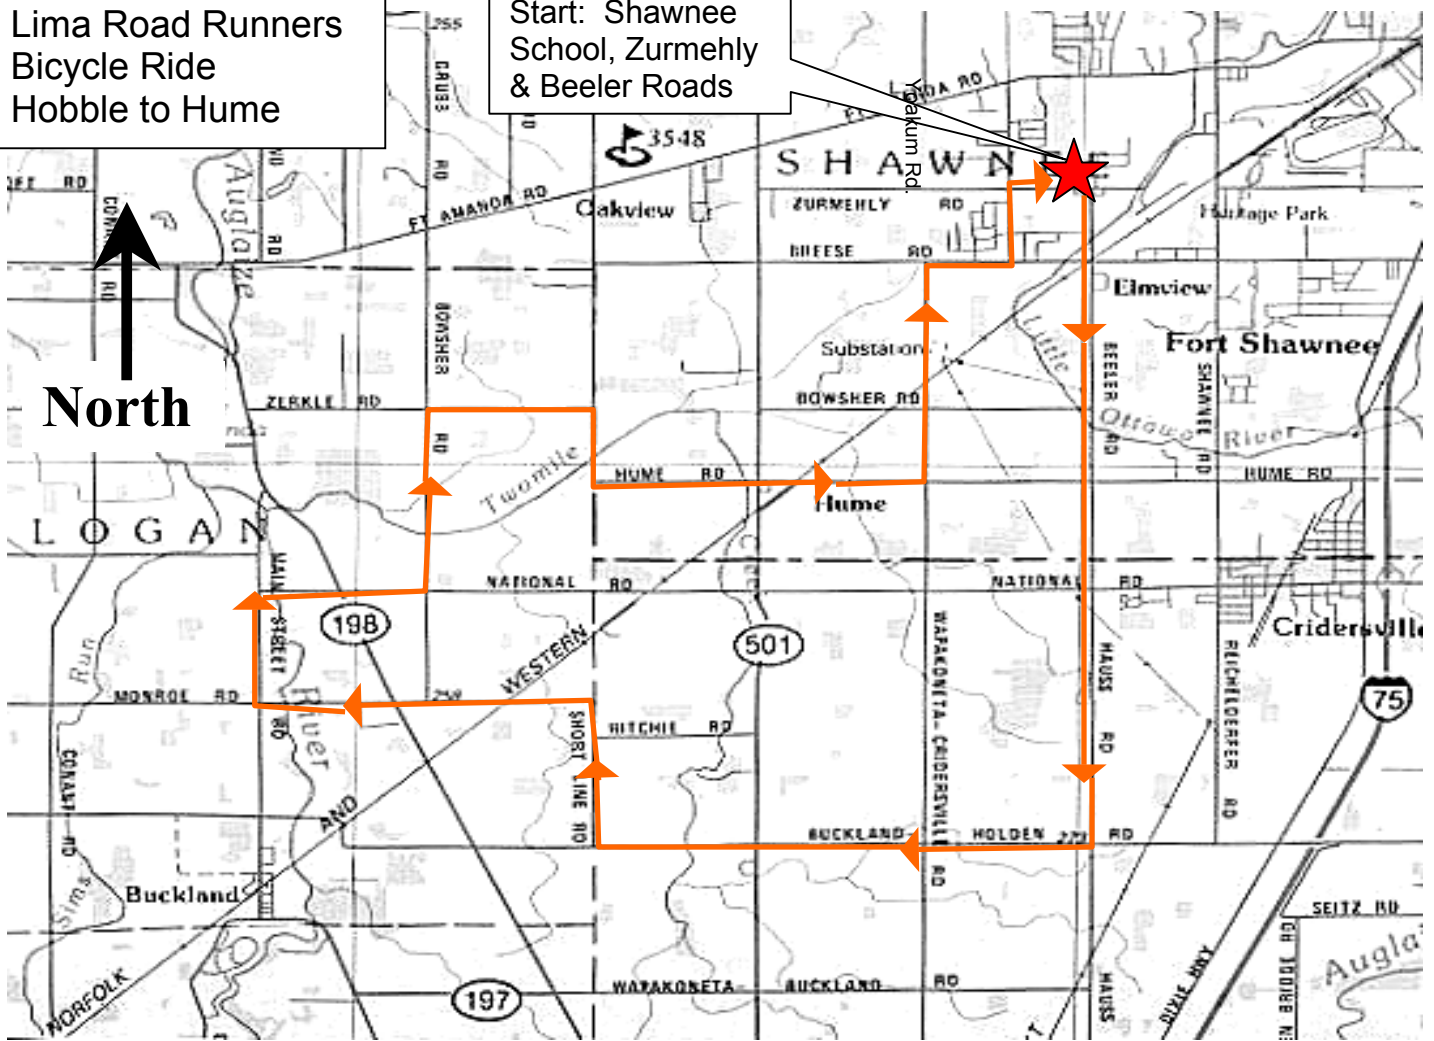

Lima Road Runners  
Bicycle Ride  
Hobble to Hume

Start: Shawnee  
School, Zurmehly  
& Beeler Roads

Direction		Road	Miles
South		Beeler – Haus #161	4.5
West	R	Buckland-Holden # 190	3.0
North	R	Short Line #131	1.0
West	L	Monroe #200	2.0
North	R	Main Street #111	.75
East	R	National #208	1.0
North	L	Bowsheer #121	1.25
East	R	Zerkle #220	1.0
South	R	Short Line #131 – Kemp Rd.	.5
East	L	Hume Rd.	2.0
North	L	Wapak-Cridersville Rd.	1.5
East	R	Breese	.5
North	L	Yoakum Rd.	.5
East	R	Zurmehly Rd.	.5
<b>Total</b>		<b><u>Shawnee School</u></b>	<b><u>20.0</u></b>