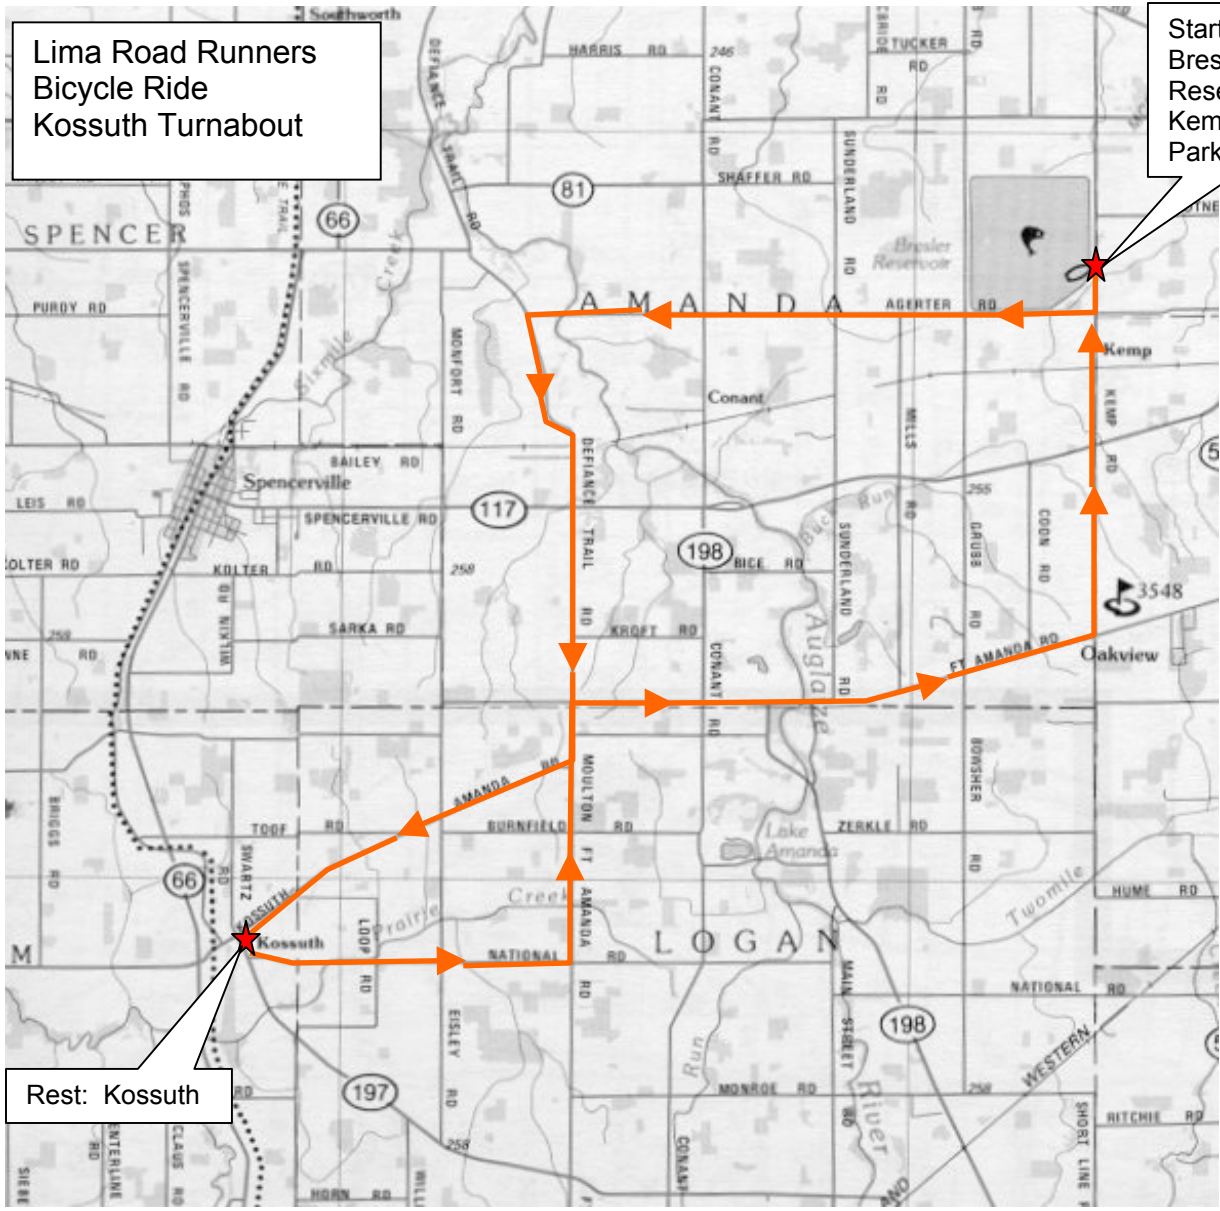

Lima Road Runners
Bicycle Ride
Kossuth Turnabout

Start:
Bressler
Reservoir –
Kemp Rd.
Parking Lot

Rest: Kossuth

Direction		Road	Miles
South	L	Kemp Rd	.75
West	R	Agerter Rd	4.25
South	L	Defiance Tr – CR 91	3.5
W-SW	R	Kossuth-Amanda Rest	3
SE	L	SR 197	.25
East	L	National Rd-CR 210	2.25
North	L	Moulton-Ft Amanda – CR 91	
E-NE	R	Deep Cut- CR 230 – SR 198 – Ft Amanda Rd	2 4.25
North	L	Kemp Rd	3.25
		Total	24 miles