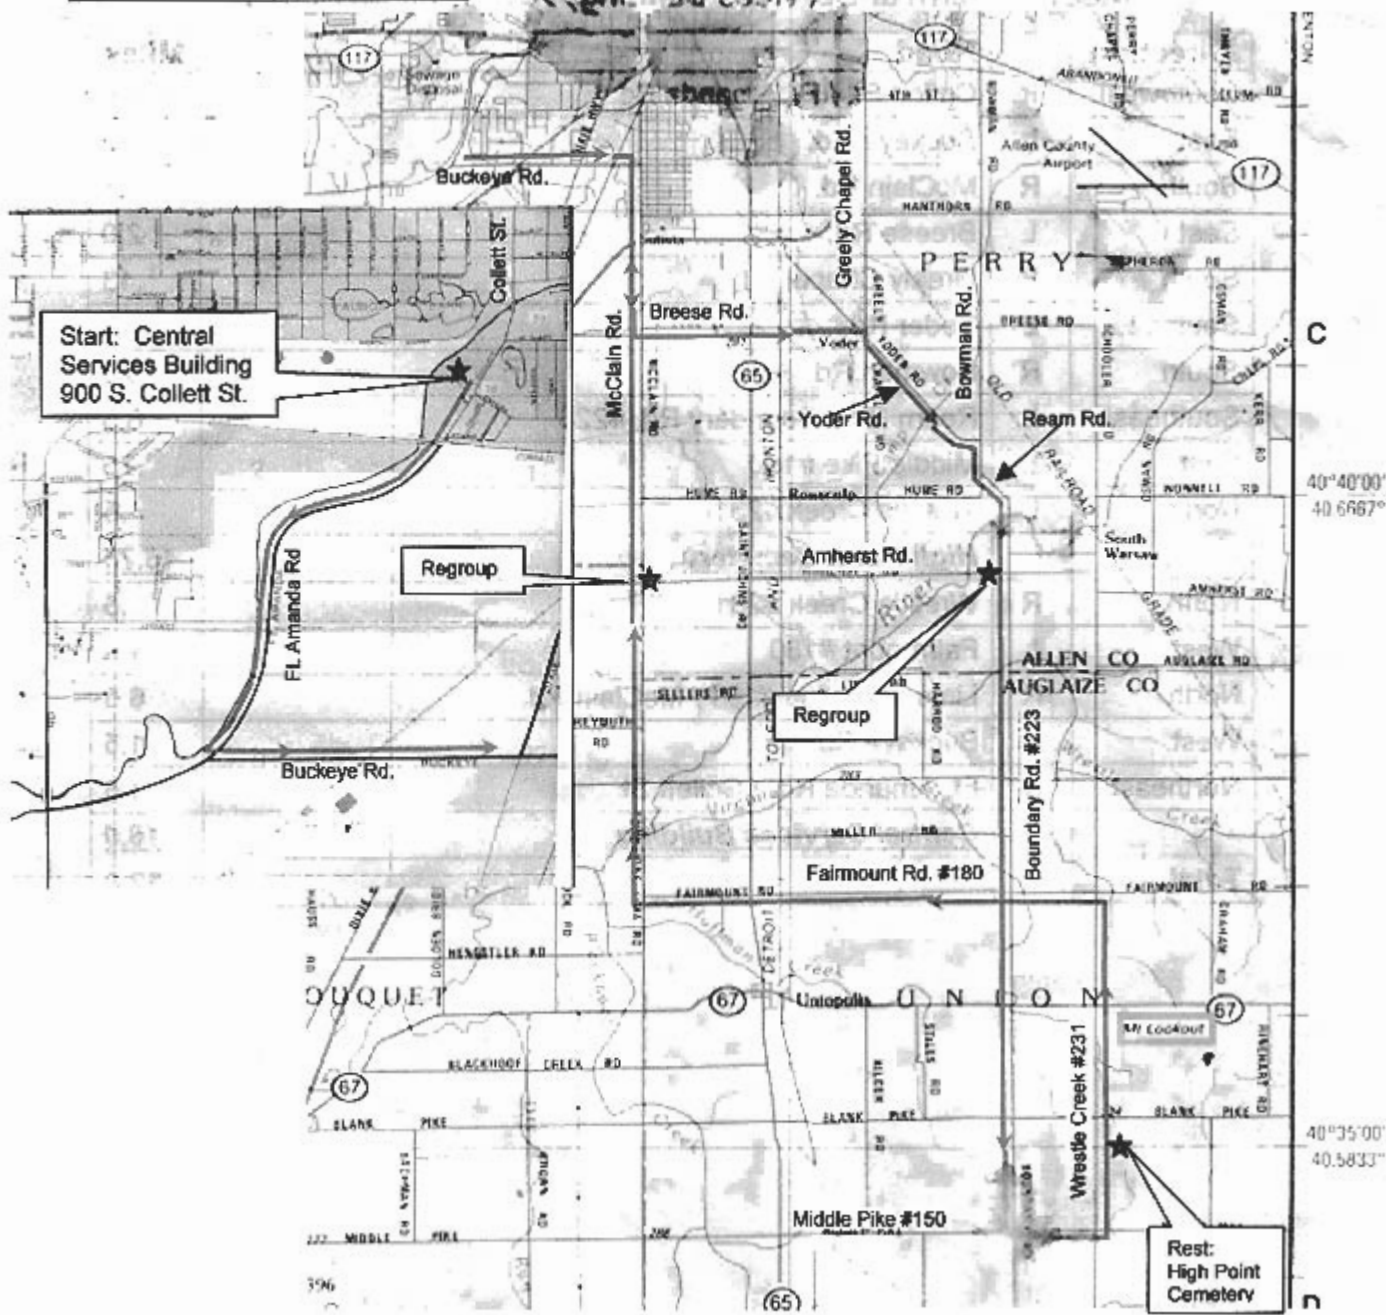

**Lima Road Runners
Bicycle Ride
Mount Lookout**

**Start: Central
Services Building
900 S. Collett St.**

Regroup

Regroup

**Rest:
High Point
Cemetery**

Lima Road Runners

Bicycle Ride

Mount Lookout

Meet at Central Services Building, 900 S. Collett Street

Direction		Road	Miles
Southwest	R	Collett St. / Ft. Amanda Rd.	1.5
East	L	Buckeye Rd.	1.5
South	R	McClain Rd.	1.5
East	L	Breese Rd.	2.0
South	R	Greely Chapel	.13
Southeast	L	Yoder Rd.	1.2
South	R	Bowman Rd.	.25
Southeast	L	Ream Rd. / Boundary Rd. #223	6.5
East	L	Middle Pike #150	.75
North	L	Wrestle Creek #231	.5
		<u>High Point Cemetery</u>	<u>15.75</u>
North	R	Wrestle Creek #231	.5
West	L	Fairmount #180	4.0
North	R	Lima-Townline #191 / McClain Rd.	6.5
West	L	Buckeye Rd.	1.5
Northeast	R	Ft. Amanda Rd. / Collett St.	1.5
		<u>Central Services Building</u>	<u>16.0</u>
Total			32.0