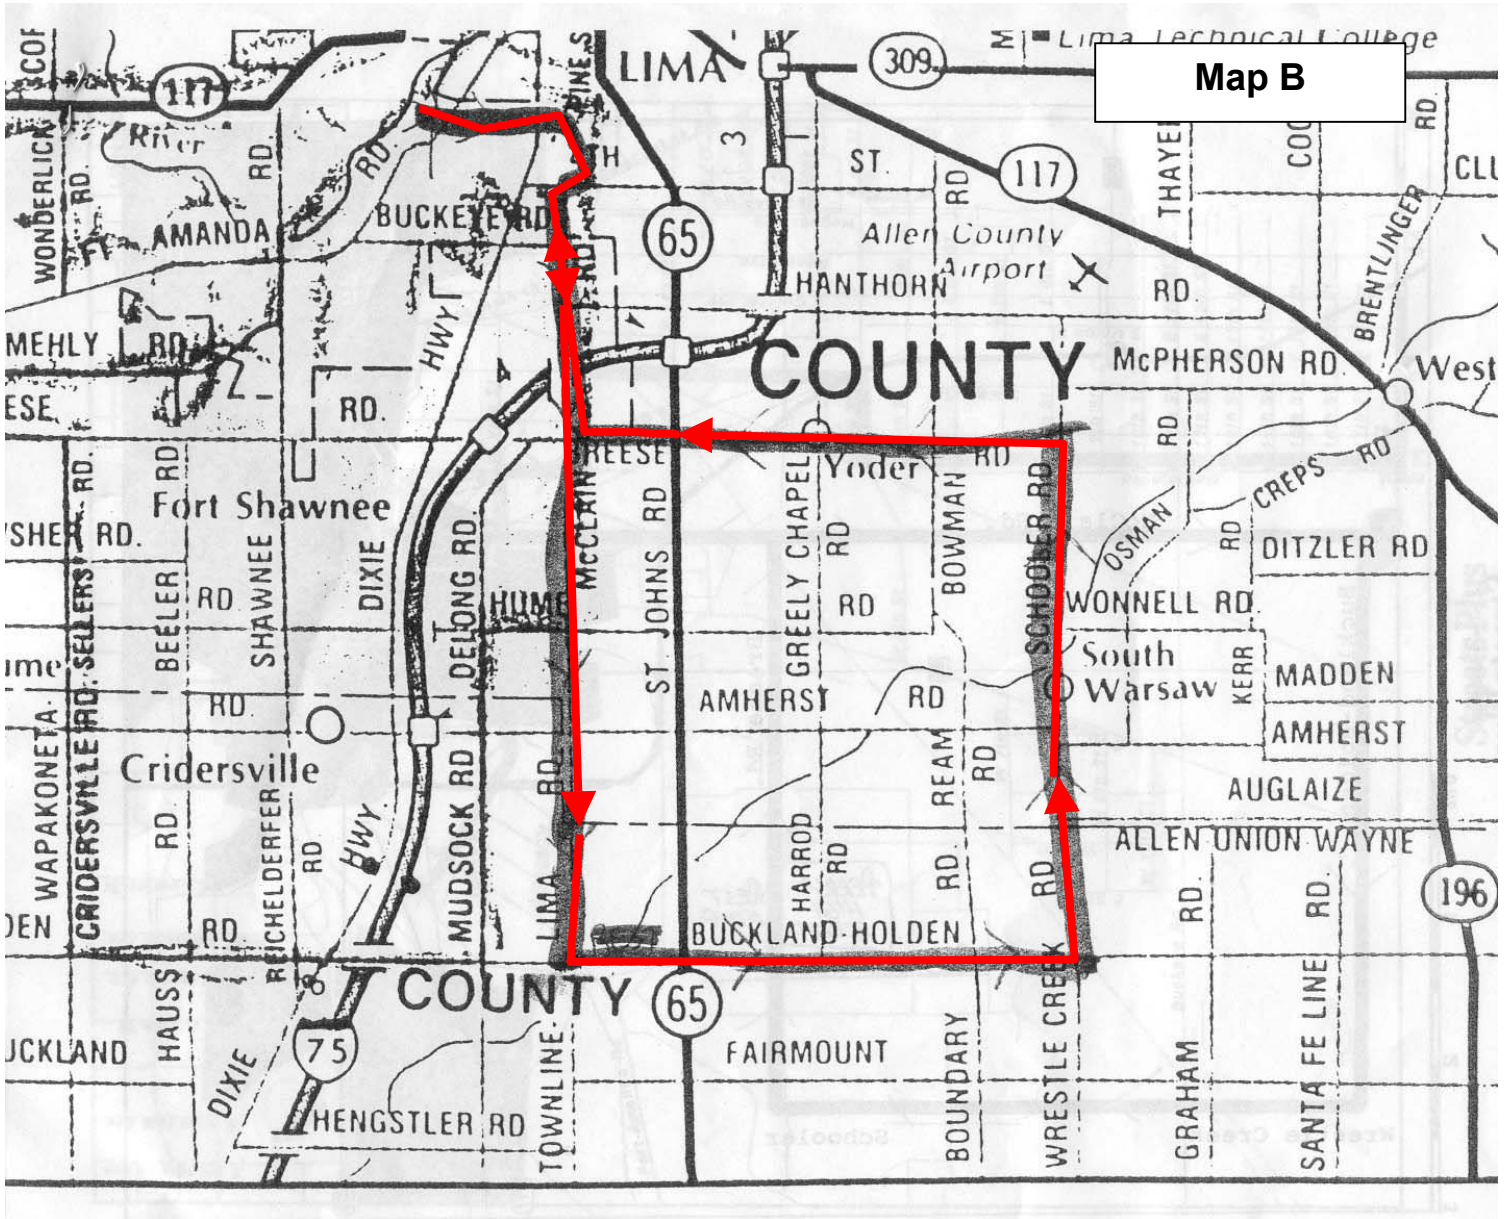

**Lima Road Runners
Bicycle Ride**
South End Exit
- 23 miles

Map A

South End Exit

Begin: City Services Bldg., Collett St.

Start: East on Oxford Ave. / Vine St.
 Right on Greenlawn
 Left on 1st St.
 Right on Main St.
 Right on 4th St.
 Left on McClain Rd. (Townline-Lima Rd.)
 Left on Buckland-Holden Rd.
 Left on Wrestle Creek (Schooler Rd.)
 Left on Breese Rd. – Rest at Perry
 High School
 Right on McClain Rd.
 Right on 4th St.
 Left on Main St.
 Left on 1st St.
 Right on Greenlawn
 Left on Vine / Oxford St.

**Go To
Map B**

**"SOUTH END EXIT"
BIKE 23 MILES**

Map B