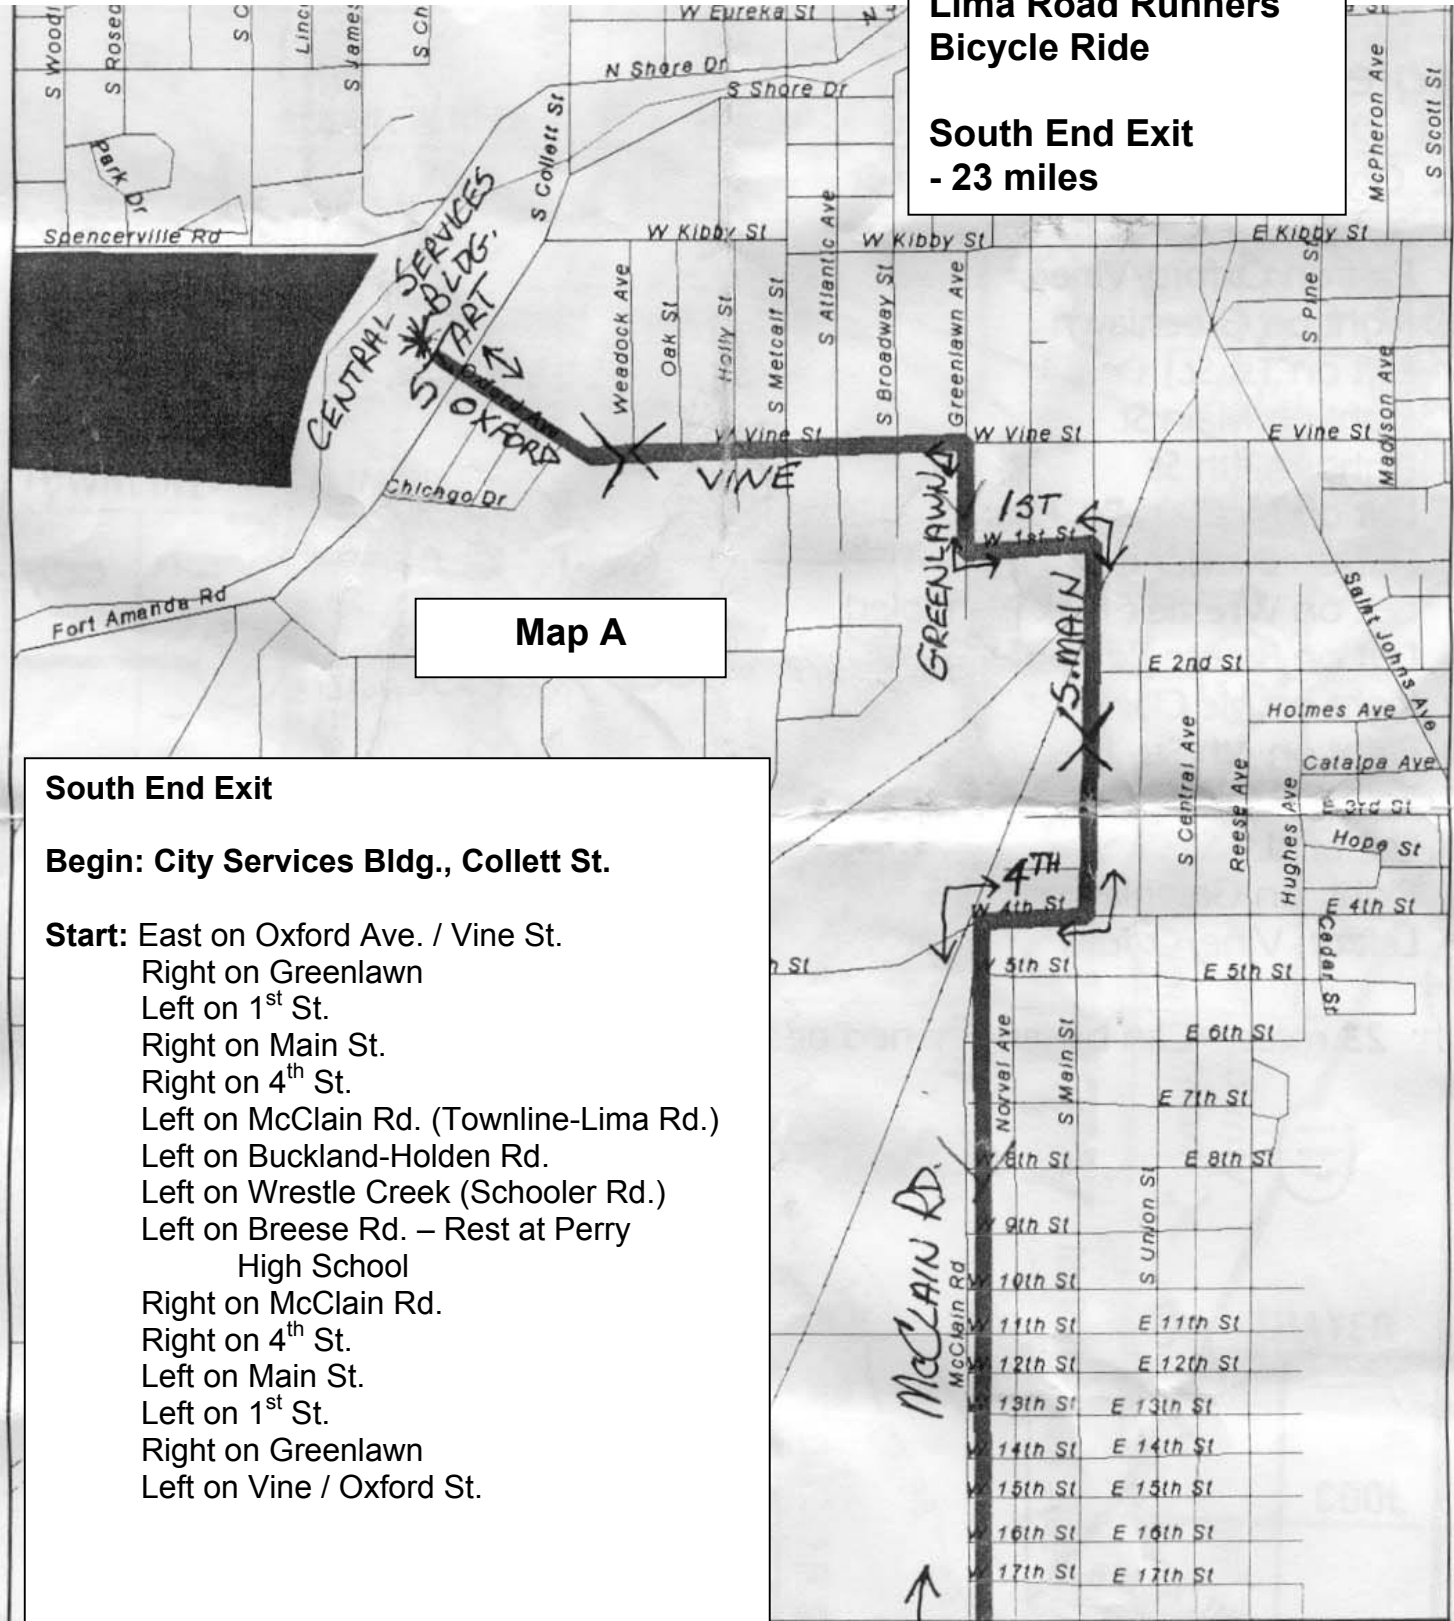

**Lima Road Runners
Bicycle Ride**
South End Exit
- 23 miles

Map A

South End Exit

Begin: City Services Bldg., Collett St.

Start: East on Oxford Ave. / Vine St.
 Right on Greenlawn
 Left on 1st St.
 Right on Main St.
 Right on 4th St.
 Left on McClain Rd. (Townline-Lima Rd.)
 Left on Buckland-Holden Rd.
 Left on Wrestle Creek (Schooler Rd.)
 Left on Breese Rd. – Rest at Perry
 High School
 Right on McClain Rd.
 Right on 4th St.
 Left on Main St.
 Left on 1st St.
 Right on Greenlawn
 Left on Vine / Oxford St.

**Go To
Map B**

**"SOUTH END EXIT"
BIKE 23 MILES**

Map B