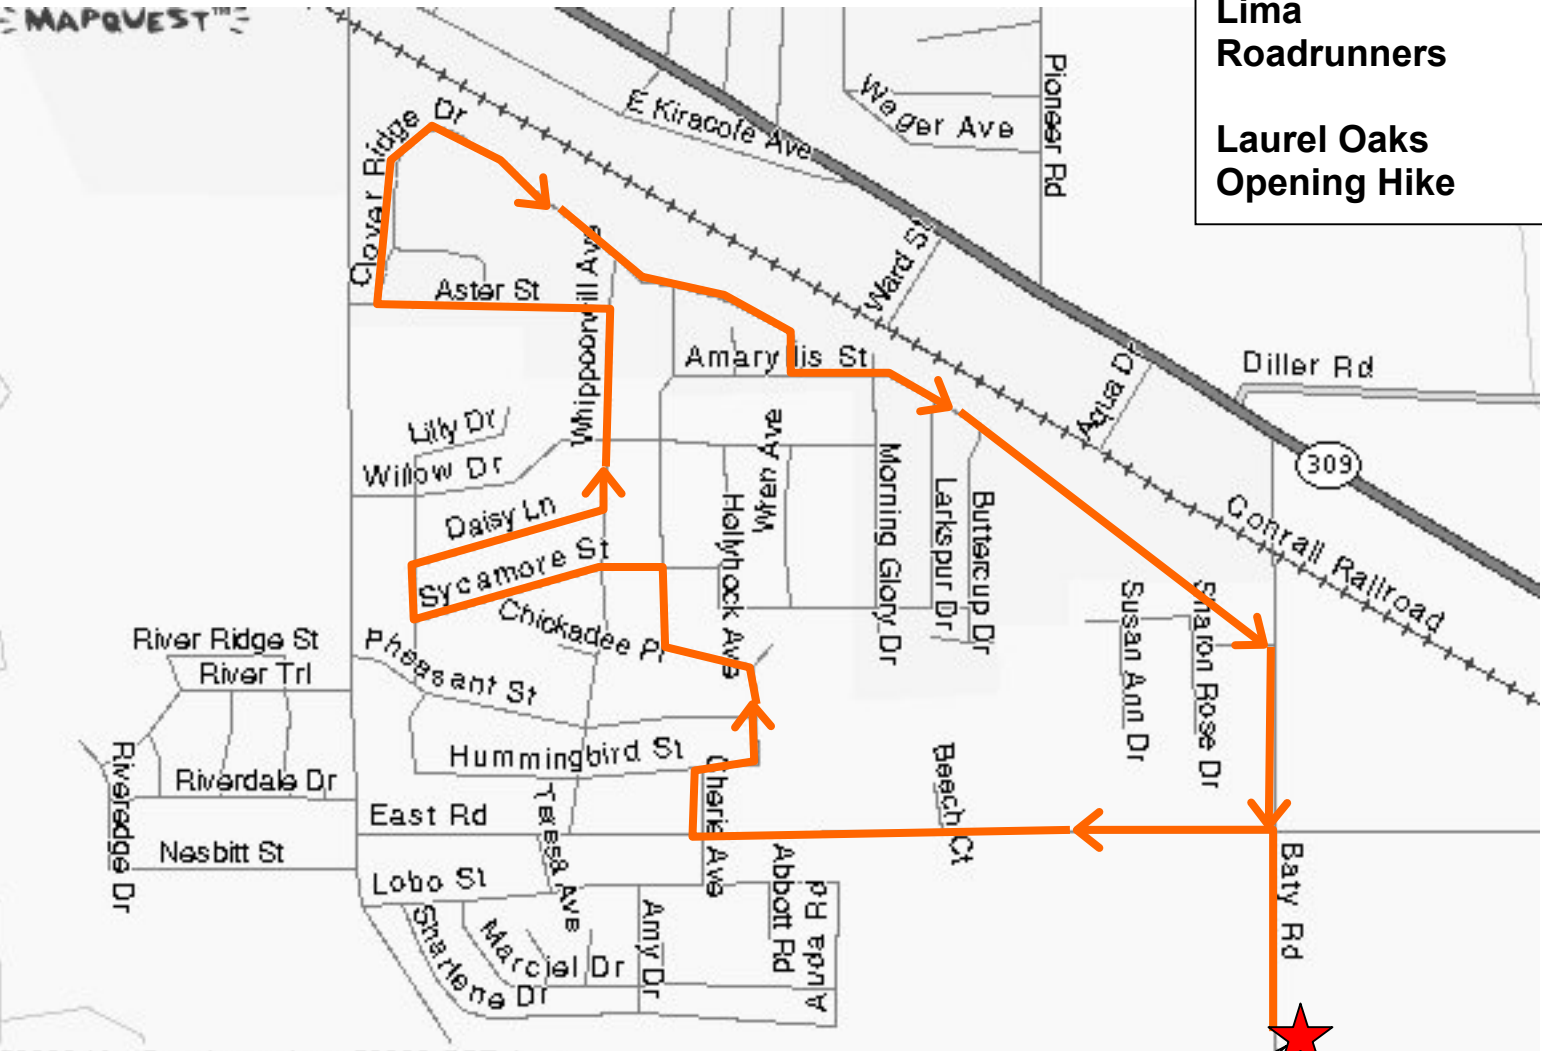

**Lima
Roadrunners
Laurel Oaks
Opening Hike**

MAPQUEST

**Start:
Channel 44
Parking lot –
Baty Rd.**